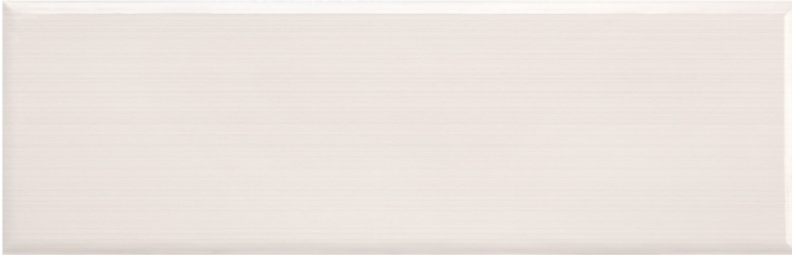

www.ittspain.com

Rainbow

Red body wall tiles
 Revestimiento pasta roja
 Size 7,9"x23,6"
 Formato 20x60 cm

DIGITAL SYSTEM

Rainbow White 20x60

Rainbow Dec 1 Coffee 20x60

Rainbow Cream 20x60

Rainbow Dec 2 Biscuit 20x60