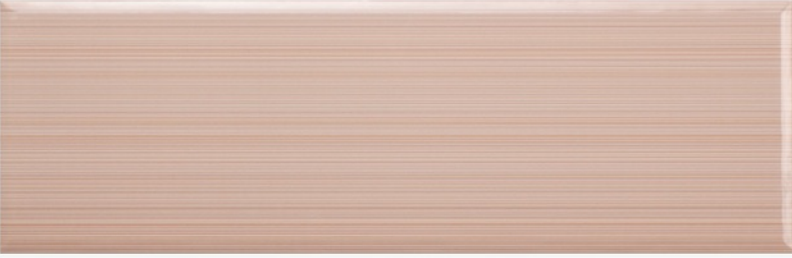

www.ittspain.com

Rainbow

Red body wall tiles
 Revestimiento pasta roja
 Size 7,9"x23,6"
 Formato 20x60 cm

DIGITAL SYSTEM

Rainbow White 20x60

Rainbow Dec 1 Coffee 20x60

Rainbow Cream 20x60

Rainbow Dec 2 Biscuit 20x60