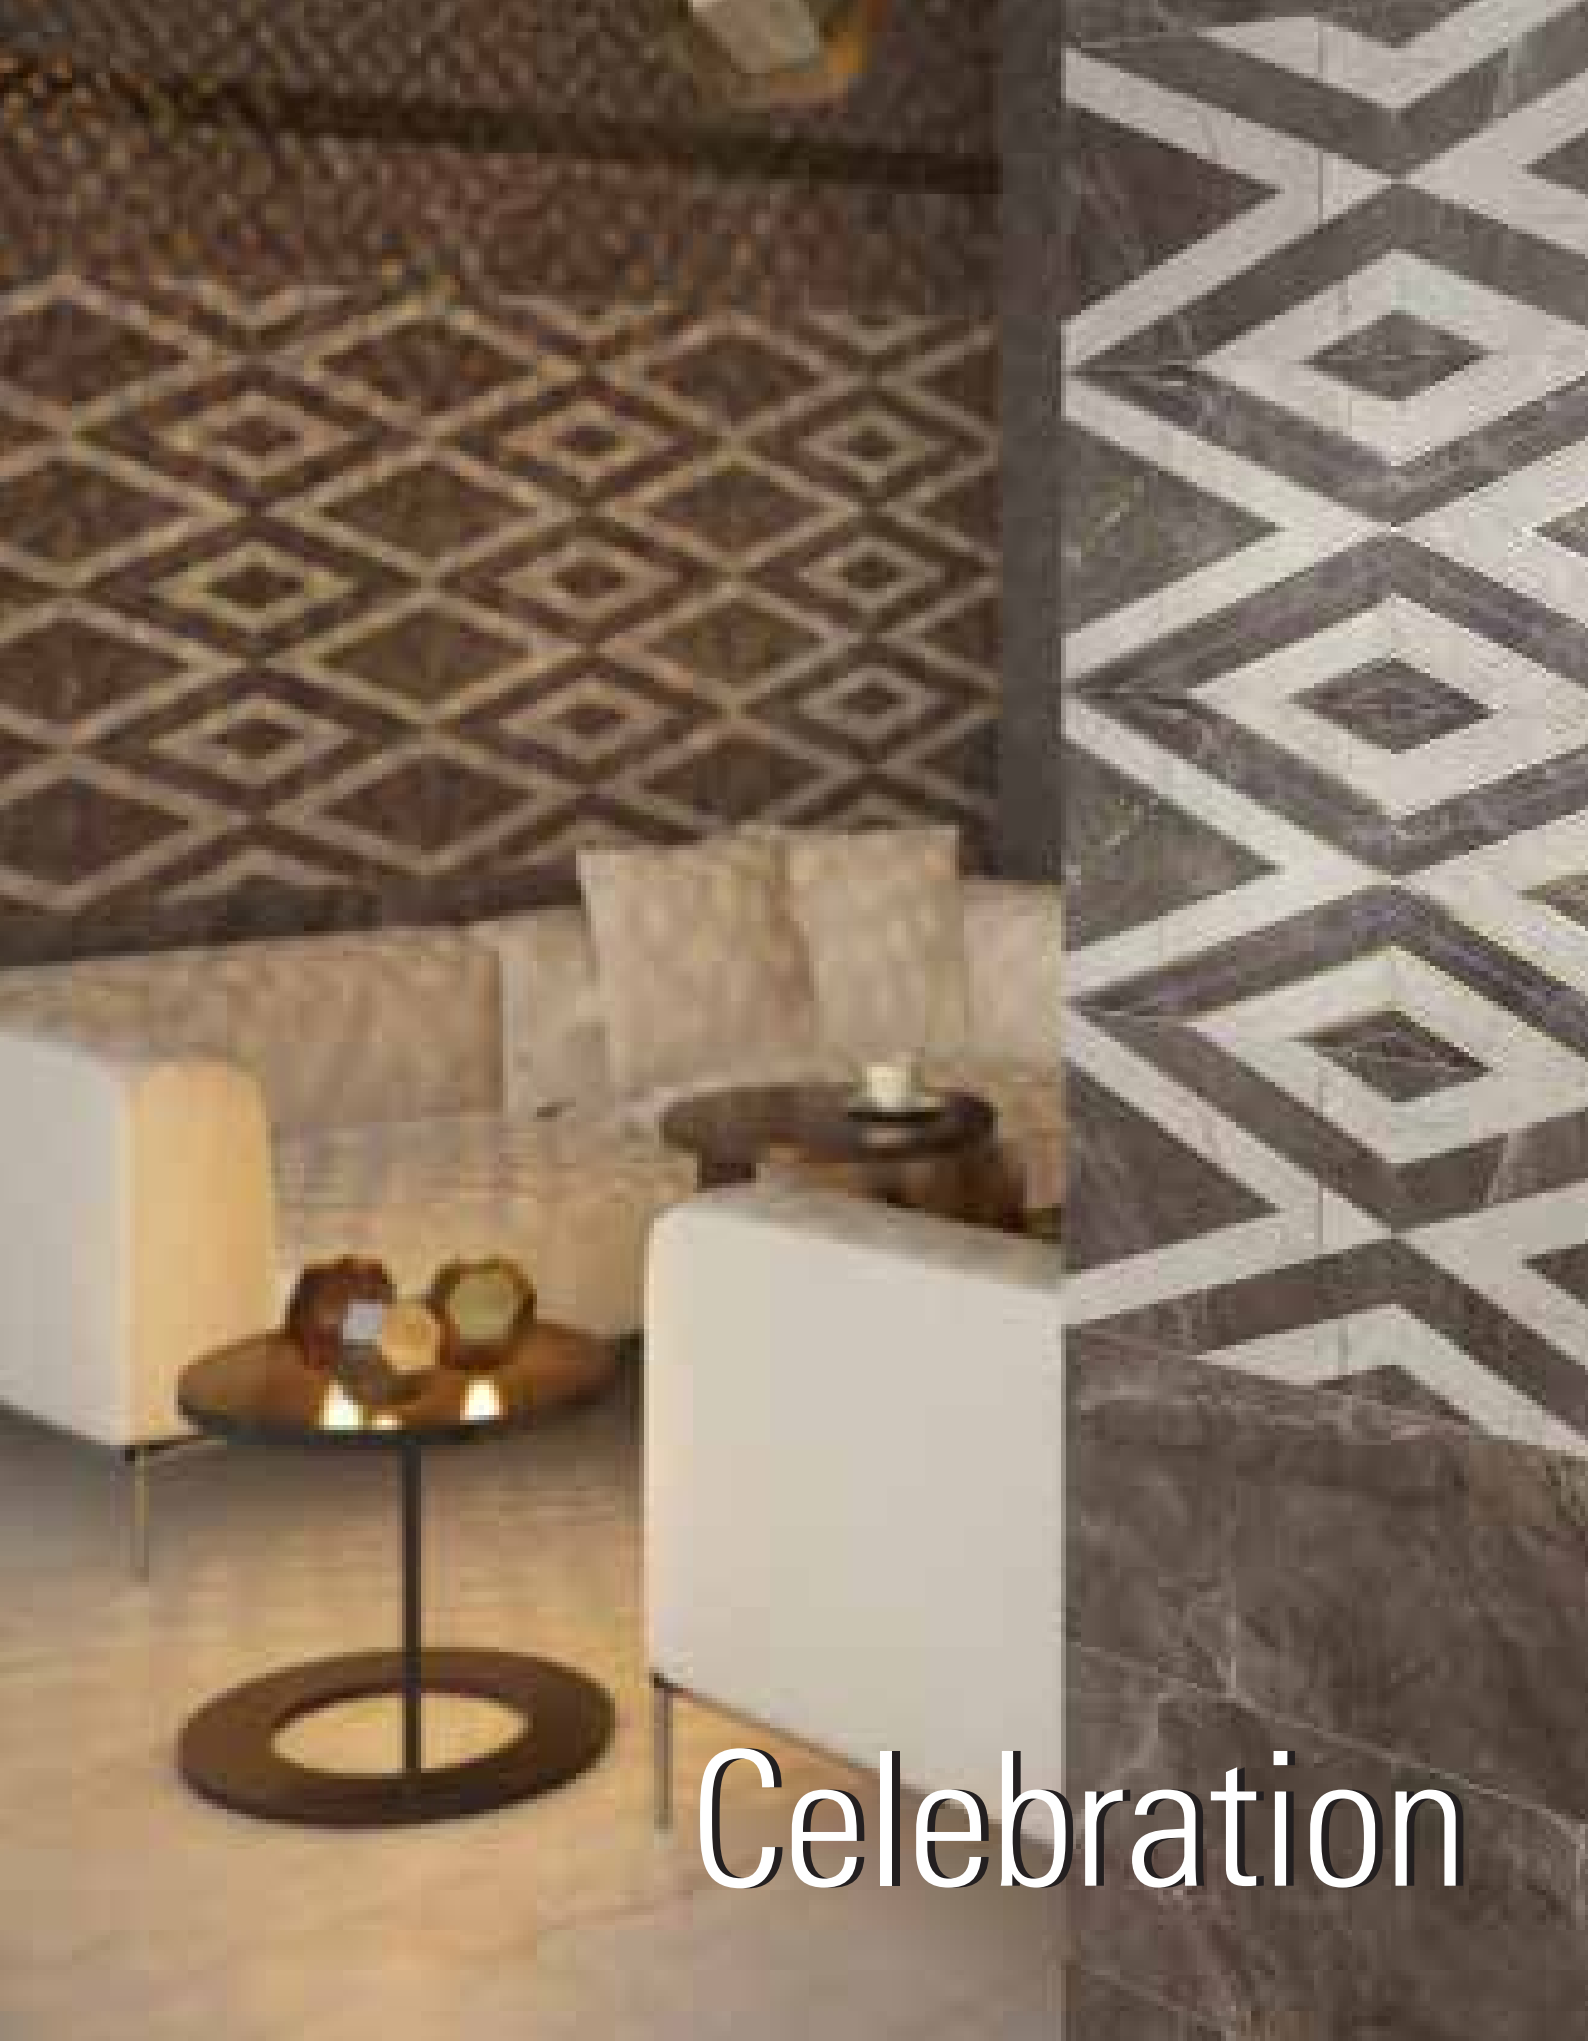

Ultra
Vizon - Mink
K906630R Flat Matt
K905484LPR

Ultra
Gümüş Gri - Silver Grey
K906604R Flat Matt
K901960LPR

Ultra
Antrasit - Anthracite
K906615R Flat Matt
K901956LPR

Celebration

Celebration

M 25x70cm / 10"x28" (R247x697mm)