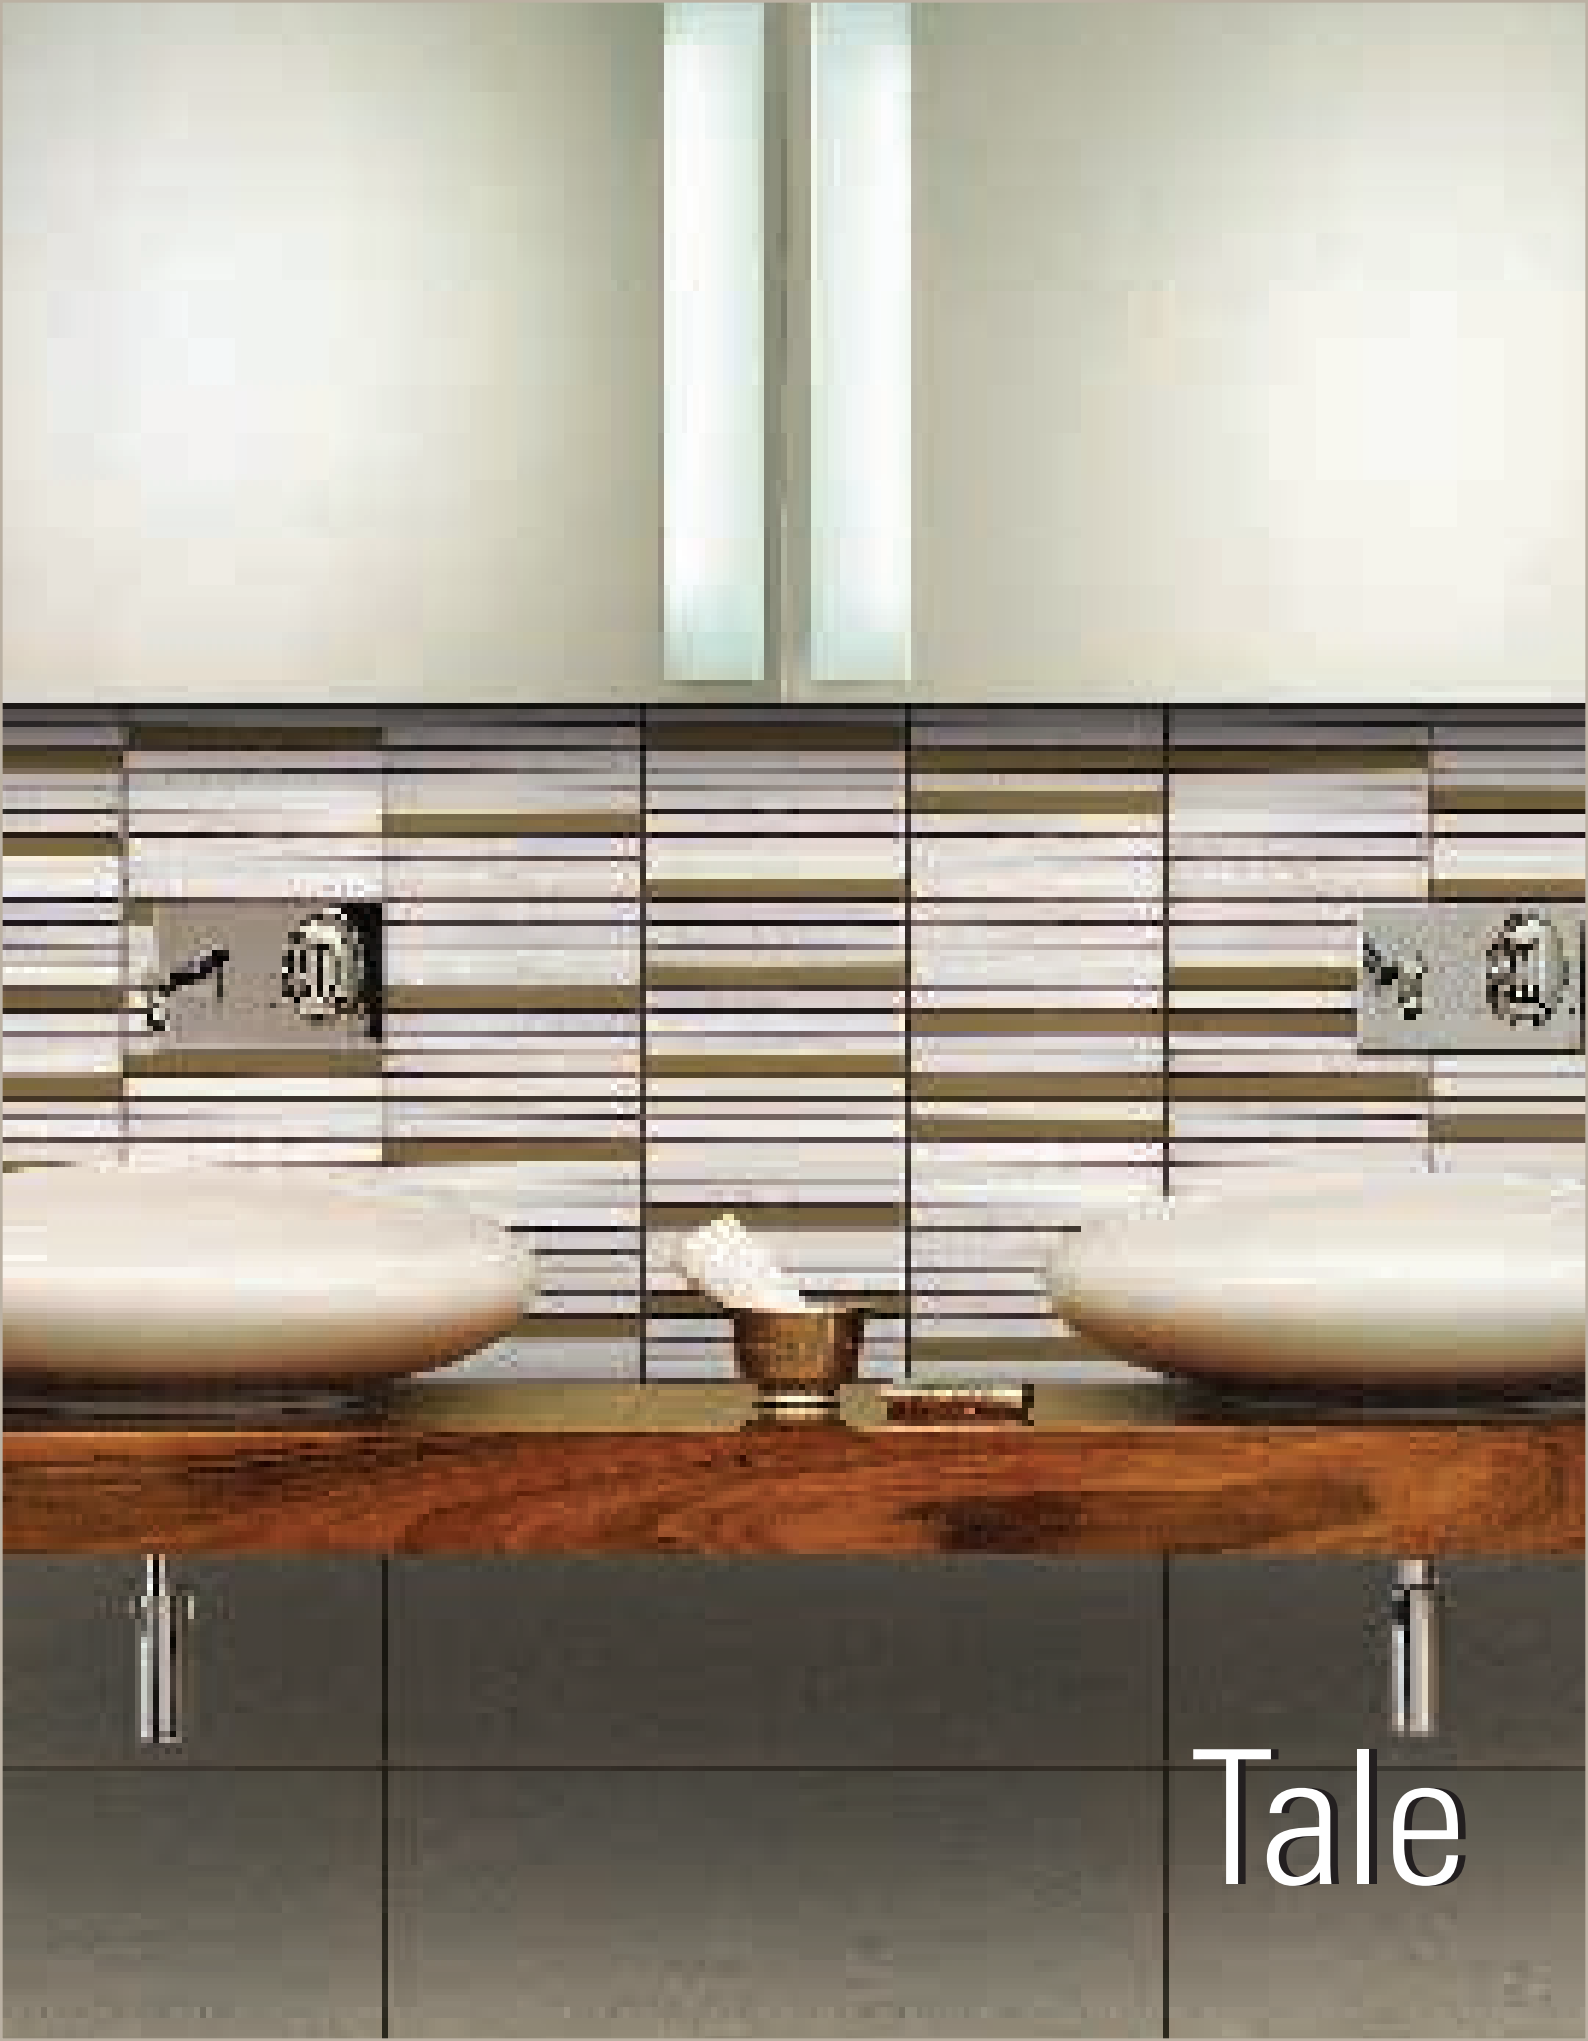

Vegas
Siyah - Black
K872445R (60x60)
K872320R (30x60)

Ultra
Krem - Cream
K901982LPR (60x60)

Ultra
Vizon - Mink
K905484LPR (60x60)

Ultra
Gümüş Gri - Silver Grey
K901960LPR (60x60)

Ultra
Antrasit - Anthracite
K901956LPR (60x60)