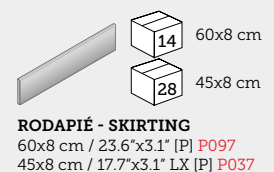

* Este packing podría sufrir algún tipo de variación en producciones puntuales. / Exceptionally packing may vary.
Diese Verpackungsdaten können bei bestimmten Produktionen variieren. / Liste emballage orientatif, exceptionnellement peut subir des modifications.