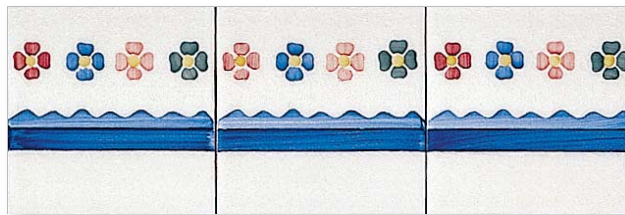

ADCO3001
CENEFA FLORAL C/C B 10 x 10 cm.